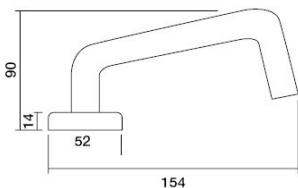

Indicator release and turn

SSEH 22.607.03	Disabled Indicator and turn