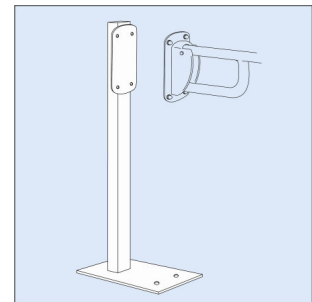

It can be fitted to either cubical or flush panel doors

The locking bolt fits directly to the handle at 90 degrees
Handle position clearly indicates the lock position to the occupant

Please state handling required: Photograph shows Left hand.

Red and Yellow Polyester

Also available in Blue,
finish

Stainless steel tube

	White	White ribbed	PSS	PSS Ribbed	SSS	SSS Ribbed
300mm	SSEH 30.700	SSEH 31.210	SSEH 29.500	SSEH 30.100	SSEH 300.50	SSEH 30.600
450mm	SSEH 30.800	SSEH 31.220	SSEH 29.600	SSEH 30.200	SSEH 300.55	SSEH 30.610
600mm	SSEH 31.000	SSEH 31.240	SSEH 29.800	SSEH 30.400	SSEH 300.60	SSEH 30.620
750mm	SSEH 31.100	SSEH 31.250	SSEH 29.900	SSEH 30.500	SSEH 300.65	SSEH 30.630
900mm	SSEH 31.200	SSEH 31.255	SSEH 30.000	SSEH 30.510	SSEH 300.70	SSEH 30.635

Also available in Blue, Red and Yellow Polyester finish

Enabling Hardware

Fold down Seats, Arms and grab rails available with Document M packs can be supplied separately.

Grab Poles and complex shape support rails available for use over baths etc