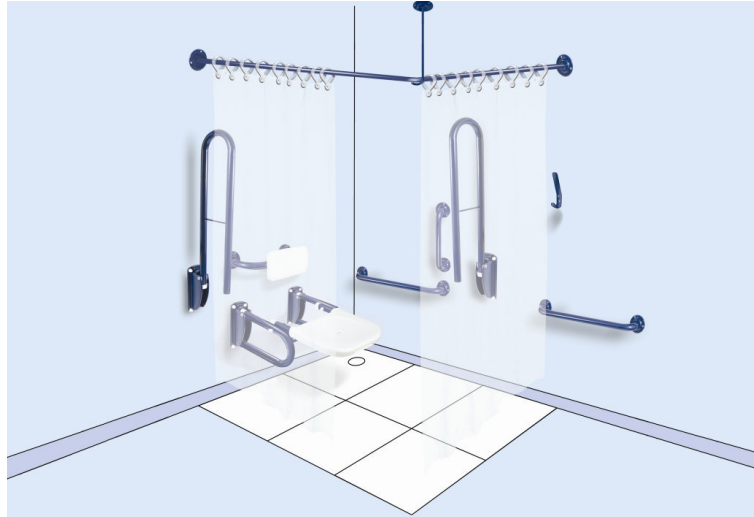

Optional Accessories

Backrest cushion

	standard	Water resistant
Backrest cushion	SSEH 49.700	SSEH 49.699

- Grab rail 600mmx35mm for door
- Towel rail x1
- Other formats available

- Clothes Hook x2
- Toilet roll holder x1

Enabling Hardware

Document M shower scenario

Shower area Doc M Pack

2 rail pack 760 includes:

- 2 x 760mm double arms
- 1 x 150x400mm backrest
- 1 x water resistant cushion
- 1 x seat 650mm length
- 2x 600mm grab rails