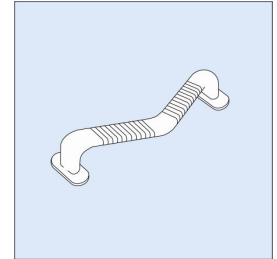

It can be fitted to either cubical or flush panel doors

The locking bolt fits directly to the handle at 90 degrees
Handle position clearly indicates the lock position to the occupant

Please state handling required: Photograph shows Left hand.

Shower Rail

- 1 x 1200x1200mm Shower rail
- 1 x ceiling stay
- 2 x 1830x1830mm curtain
- 2 x 10pack curtain Hooks

	PSS	SSS	White polyester
L shaped shower rail	SSEH 65.935	SSEH 65.935	SSEH 65.962
Ceiling stay	SSEH 66.110	SSEH 66.115	SSEH 66.120
	Chrome plated	White Plastic	White polyester
Curtain 1830x1830mm		SSEH 65.360	SSEH 65.390
Curtain hook (pk 10)	SSEH 66.200	SSEH 66.190	

Optional Accessories

- 1 x Towel Rail
- 2 x clothes hooks

Enabling Hardware

Grab Rails

ABS Plastic grab rails Ribbed Exposed fixing

	300mm	450mm	600mm
Straight	SSEH 32.750	SSEH 32.800	SSEH 32.900
Angled	SSEH 32.700		

35mm Dia Straight Grab Rails mild steel tube

	White polyester	Ribbed
300mm	SSEH 21.800	SSEH 22.115
450mm	SSEH 21.900	SSEH 22.120
600mm	SSEH 22.000	SSEH 22.125
750mm	SSEH 22.100	SSEH 22.126
900mm	SSEH 22.110	SSEH 22.127