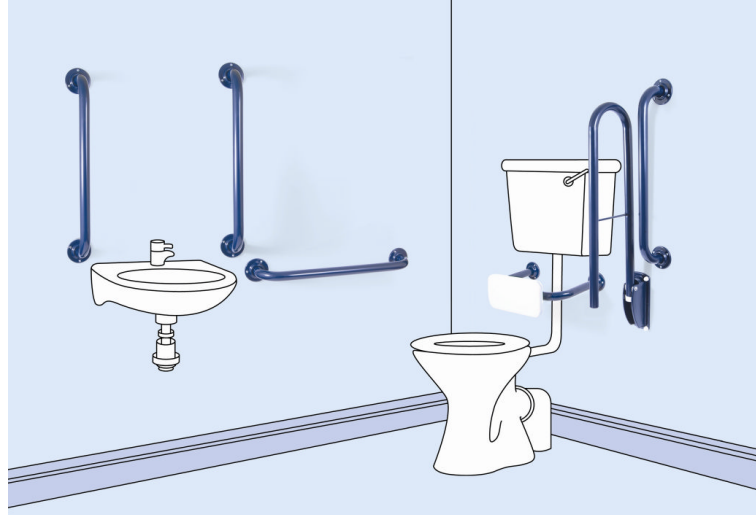

Enabling Hardware

Document M Corner WC Scenario

Document M Pack

4 rail pack 760 including:

- 1x 760mm Double Arm
- 4x 600mm Grab Rail
- 1x 240x400mm back rest

	Mild Steel	Stainless steel
White polyester	SSEH 83.000	SSEH 83.10
Coloured polyester	SSEH 83.010	SSEH 83.110
Mirror Polished		SSEH 83.120
Sateen Polished		SSEH 83.130

Document M Pack

4 rail pack 890 including:

- 1x 890mm Double Arm
- 4x 600mm Grab Rail
- 1x 240x400mm back rest

	Mild Steel	Stainless steel
White polyester	SSEH 83.500	SSEH 83.520
Coloured polyester	SSEH 83.510	SSEH 83.530
Mirror Polished		SSEH 83.540
Sateen Polished		SSEH 83.550

Optional Accessories

Backrest cushion

	standard	Water resistant
Backrest cushion	SSEH 49.700	SSEH 49.699

- Grab rail 600mmx35mm for door
- Towel rail x1
- Other formats available

- Clothes Hook x2
- Toilet roll holder x1