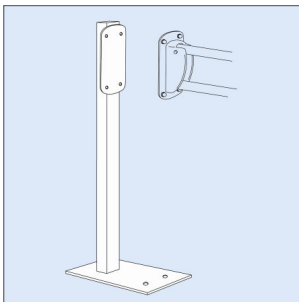

It can be fitted to either cubical or flush panel doors

The locking bolt fits directly to the handle at 90 degrees
Handle position clearly indicates the lock position to the occupant

Please state handling required: Photograph shows Left hand.

Red and Yellow Polyester

Also available in Blue,
finish

Stainless steel tube

	White	White ribbed	PSS	PSS Ribbed	SSS	SSS Ribbed
300mm	SSEH 30.700	SSEH 31.210	SSEH 29.500	SSEH 30.100	SSEH 300.50	SSEH 30.600
450mm	SSEH 30.800	SSEH 31.220	SSEH 29.600	SSEH 30.200	SSEH 300.55	SSEH 30.610
600mm	SSEH 31.000	SSEH 31.240	SSEH 29.800	SSEH 30.400	SSEH 300.60	SSEH 30.620
750mm	SSEH 31.100	SSEH 31.250	SSEH 29.900	SSEH 30.500	SSEH 300.65	SSEH 30.630
900mm	SSEH 31.200	SSEH 31.255	SSEH 30.000	SSEH 30.510	SSEH 300.70	SSEH 30.635

Also available in Blue, Red and Yellow Polyester finish

Enabling Hardware

Fold down Seats, Arms and grab rails available with Document M packs can be supplied separately.

Grab Poles and complex shape support rails available for use over baths etc