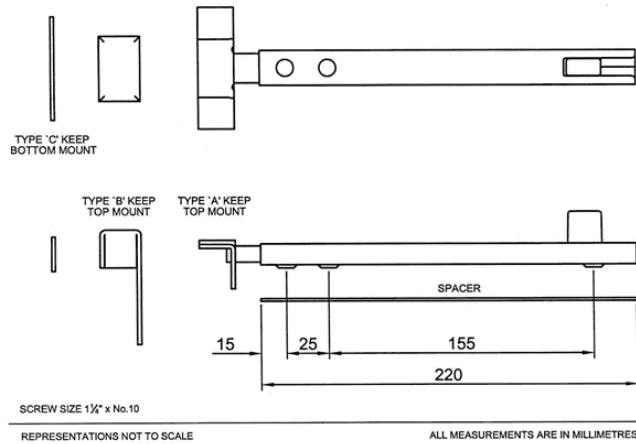

Miscellaneous

SSDB 02.2002.151 Heavy duty Door bolt. Silver

Also available in Brushed or polished stainless steel & RAL colours