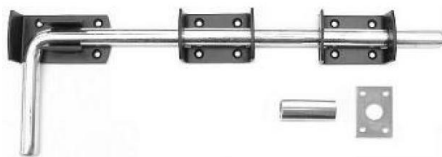

Cubical component are also available in PSS finish

Other cubical components are available

Miscellaneous

Door Bolts

Brenton Bolt Zinc Plated

SSMI 88.524.10	Brenton Bolt 100mm	BZP
SSMI 88.526.10	Brenton Bolt 150mm	BZP
SSMI 88.528.10	Brenton Bolt 200mm	BZP
SSMI 88.5210.10	Brenton Bolt 250mm	BZP

Tower bolt

SSMI 88.5329.620	Tower bolt 150mm	EXB
SSMI 88.5329.820	Tower bolt 200mm	EXB
SSMI 88.5329.1020	Tower bolt 250mm	EXB

Necked tower bolt

SSMI 89.329.620	Necked tower bolt 150mm	EXB
SSMI 89.329.820	Necked tower bolt 200mm	EXB

Monkey tail bolt

SSMI 60.1725.1209	Monkey tail bolt 305mm	EXB
SSMI 60.1725.1210	Monkey tail bolt 305mm	Galv
SSMI 60.1725.1809	Monkey tail bolt 450mm	EXB
SSMI 60.1725.1810	Monkey tail bolt 450mm	Galv

Garage door bolt