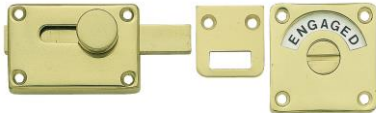

Dutch Door bolt (not shown)

Plain version of the architectural bolt

supplied complete with selection of keeps

Available in polished brass & chrome plate options

Catalogue No.	Size	Description	finish
SSDB 868.236	200mm	Architectural bolt	PB
SSDB 868.723	200mm	Architectural bolt	CP
SSDB 8612.236	305mm	Architectural bolt	PB
SSDB 8612.723	305mm	Architectural bolt	CP

Espagnollette Bolts

Various patterns are available in brass or chrome finishes.

These items are available to operate internally only or with a lever locking mechanism & outside handle.

Details on request

Miscellaneous

Toilet and Cubical Fittings

Indicator Bolts

SSMI 88.1073.01	Slide indicator bolt red/green	SAA
-----------------	--------------------------------	-----

SSMI 88.5037.02	Slide indicator bolt red/green	PB
SSMI 88.5037.03	Slide indicator bolt red/green	SCP
SSMI 88.5037.04	Slide indicator bolt red/green	PCP