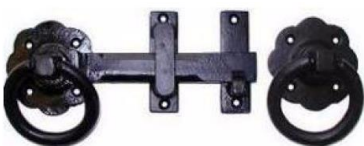

Tower bolt

SSMI 88.5329.620	Tower bolt 150mm	EXB
SSMI 88.5329.820	Tower bolt 200mm	EXB
SSMI 88.5329.1020	Tower bolt 250mm	EXB

Necked tower bolt

SSMI 89.329.620	Necked tower bolt 150mm	EXB
SSMI 89.329.820	Necked tower bolt 200mm	EXB

Monkey tail bolt

SSMI 60.1725.1209	Monkey tail bolt 305mm	EXB
SSMI 60.1725.1210	Monkey tail bolt 305mm	Galv
SSMI 60.1725.1809	Monkey tail bolt 450mm	EXB
SSMI 60.1725.1810	Monkey tail bolt 450mm	Galv

Garage door bolt

SSMI 60.260.926	Garage door bolt 300mm	EXB
SSMI 60.260.115	Garage door bolt 300mm	Galv
SSMI 60.260.928	Garage door bolt 450mm	EXB
SSMI 60.260.117	Garage door bolt 450mm	Galv

SSMI60.547.92	Ring Gate latch	EXB
SSMI60.547.115	Ring Gate latch	Galv