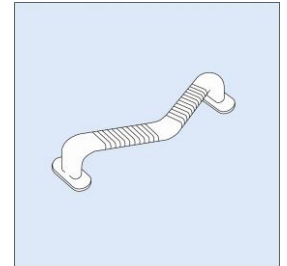

It can be fitted to either cubical or flush panel doors

The locking bolt fits directly to the handle at 90 degrees

Handle position clearly indicates the lock position to the occupant.

Handing reversible on site

Shower Rail

- 1 x 1200x1200mm Shower rail
- 1 x ceiling stay
- 2 x 1830x1830mm curtain
- 2 x 10pack curtain Hooks

	PSS	SSS	White polyester
L shaped shower rail	SSEH 65.935	SSEH 65.935	SSEH 65.962
Ceiling stay	SSEH 66.110	SSEH 66.115	SSEH 66.120
	Chrome plated	White Plastic	White polyester
Curtain 1830x1830mm		SSEH 65.360	SSEH 65.390
Curtain hook (pk 10)	SSEH 66.200	SSEH 66.190	

Optional Accessories

- 1 x Towel Rail
- 2 x clothes hooks

Enabling Hardware

Grab Rails

ABS Plastic grab rails Ribbed Exposed fixing

	300mm	450mm	600mm
Straight	SSEH 32.750	SSEH 32.800	SSEH 32.900
Angled	SSEH 32.700		

35mm Dia Straight Grab Rails mild steel tube

	White polyester	Ribbed
300mm	SSEH 21.800	SSEH 22.115
450mm	SSEH 21.900	SSEH 22.120
600mm	SSEH 22.000	SSEH 22.125
750mm	SSEH 22.100	SSEH 22.126
900mm	SSEH 22.110	SSEH 22.127