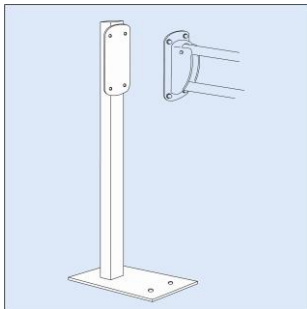

Enabling Hardware

Fold down Seats, Arms and grab rails available with Document M packs can be supplied separately.

Grab Poles and complex shape support rails available for use over baths etc

Free standing Support brackets are available for areas where the wall structure does not allow for fixing wall hanging support rails to the wall.

Please phone with your detailed requirements.