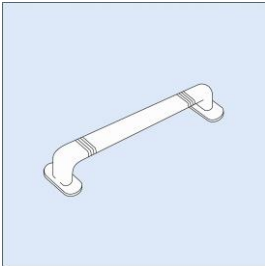

It can be fitted to either cubical or flush panel doors

The locking bolt fits directly to the handle at 90 degrees

Handle position clearly indicates the lock position to the occupant.

Handing reversible on site

	White polyester	Coloured polyester
Shower area Doc M Pack	SSEH 83.410	SSEH 83.420

Stainless steel seat & hinge rails have polyester
cast aluminium back plates

It is recommended that items used in wet areas are made from stainless steel.

Shower Rail

- 1 x 1200x1200mm Shower rail
- 1 x ceiling stay
- 2 x 1830x1830mm curtain
- 2 x 10pack curtain Hooks

	PSS	SSS	White polyester
L shaped shower rail	SSEH 65.935	SSEH 65.935	SSEH 65.962
Ceiling stay	SSEH 66.110	SSEH 66.115	SSEH 66.120
	Chrome plated	White Plastic	White polyester
Curtain 1830x1830mm		SSEH 65.360	SSEH 65.390
Curtain hook (pk 10)	SSEH 66.200	SSEH 66.190	

Optional Accessories

- 1 x Towel Rail
- 2 x clothes hooks

Enabling Hardware

Grab Rails

ABS Plastic grab rails Ribbed Exposed fixing

	300mm	450mm	600mm
Straight	SSEH 32.750	SSEH 32.800	SSEH 32.900
Angled	SSEH 32.700		