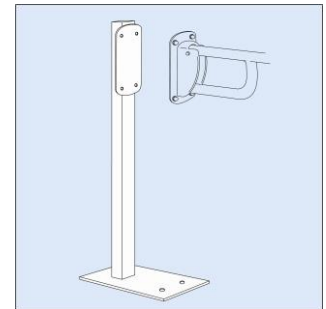

Enabling Hardware

Fold down Seats, Arms and grab rails available with Document M packs can be supplied separately.

Grab Poles and complex shape support rails available for use over baths etc

Free standing Support brackets are available for areas where the wall structure does not allow for fixing wall hanging support rails to the wall.

Please phone with your detailed requirements.