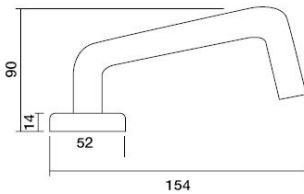

Disabled persons Lever furniture

This aluminium lever is available on round rose or a range of back plates

SSEH 85.101.29	Lever on round rose
SSEH 85.101.36	Lever on latch plate
SSEH 85.101.43	Lever on lock plate standard keyway
SSEH 85.101.50	Lever on europrofile lock plate
SSEH 85.101.57	Lever on oval profile lock plate
SSEH 85.101.64	Lever on Bathroom plate extended thumb turn