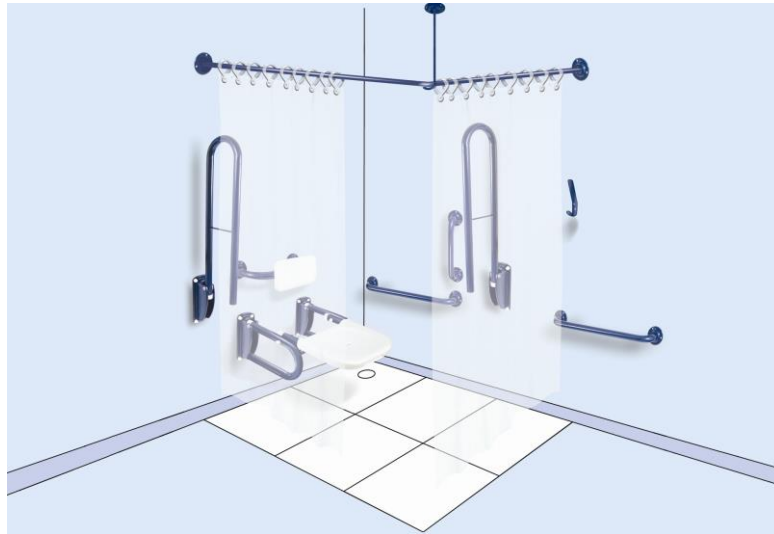

It can be fitted to either cubical or flush panel doors

The locking bolt fits directly to the handle at 90 degrees

Handle position clearly indicates the lock position to the occupant.

Handing reversible on site

Optional Accessories

Backrest cushion

	standard	Water resistant
Backrest cushion	SSEH 49.700	SSEH 49.699

Grab rail 600mmx35mm for door

Towel rail x1

Other formats available

Clothes Hook x2

Toilet roll holder x1

Document M shower scenario

Enabling Hardware

Shower area Doc M Pack

2 rail pack 760 includes:

- 2 x 760mm double arms
- 1 x 150x400mm backrest
- 1 x water resistant cushion coated
- 1 x seat 650mm length
- 2x 600mm grab rails